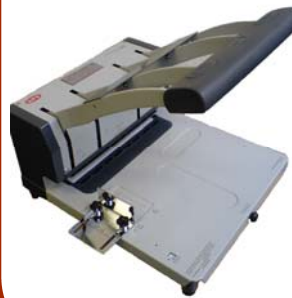

Speed Stops

For fast and accurate placement of stock.

SPC 1V Twin

£2300

Heavy duty bench top twin spindle drill, comes with programme bar for different jobs. Drills through 1000 sheets of paper. Adjustable distance between holes. Can be fitted with drill bits 3mm—9mm.

Rapid 106 Stapler

£380

Staples up to 50 sheets, can be used for both saddle and flat stapling. Fast & easy front loading magazine for staples. Can be used with foot switch or auto control.

+ 5,000 Staples **FREE!**

R.R.P £ 729

SPC SFP-11 4 Hole

NEW

£325

Heavy duty high capacity 4 hole paper punch. Punches 4 holes with standard 80mm centres. Punches up to 300 sheets in one go! Optional extra Punch pins can be changed for sizes between 3to8 mm.